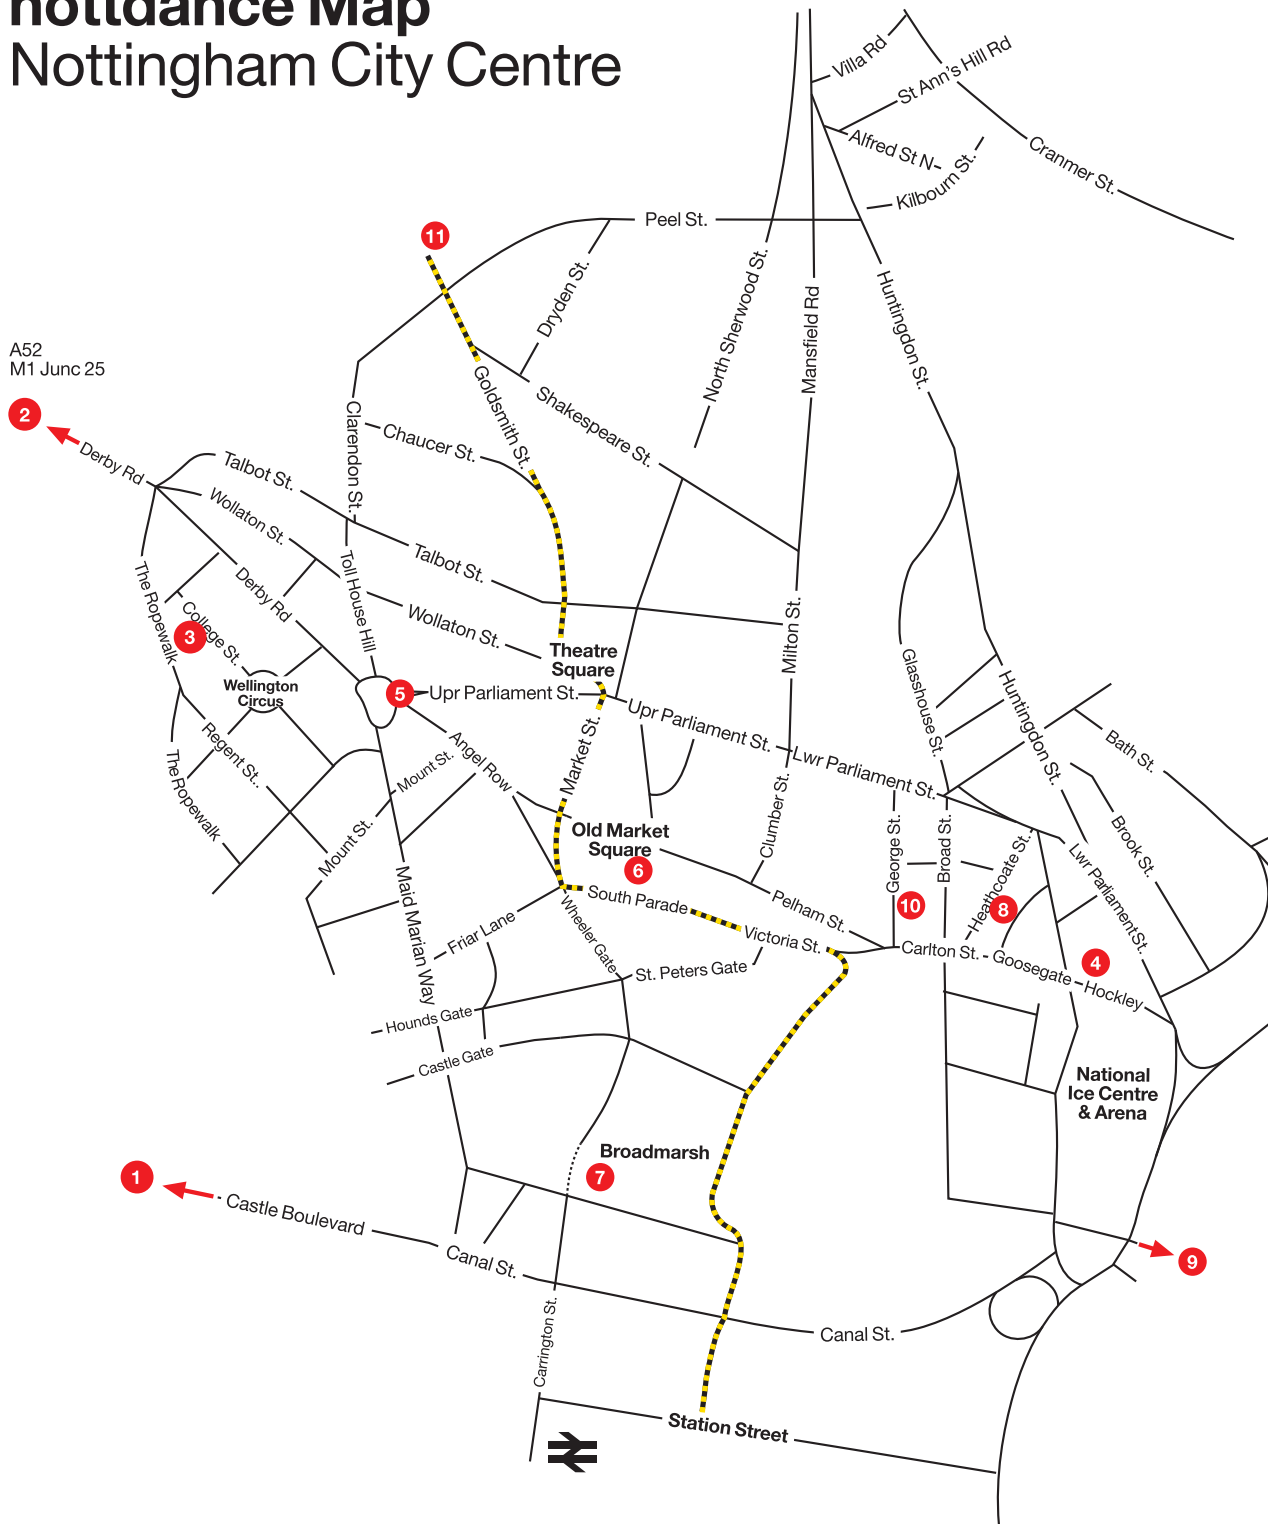

nottdance Map

Nottingham City Centre

- 1 Lakeside Arts Centre
 - 2 Sandfield Theatre
 - 3 College St. Centre
 - 4 Dance4 office & studio
 - 5 Fat Cat Café Bar
 - 6 Council House, Old Market Square/Left Lion
 - 7 Broadmarsh Shopping Centre
 - 8 Jam Café
 - 9 Green's Mill
 - 10 Nottingham Arts Theatre
 - 11 New Art Exchange
- Tram line